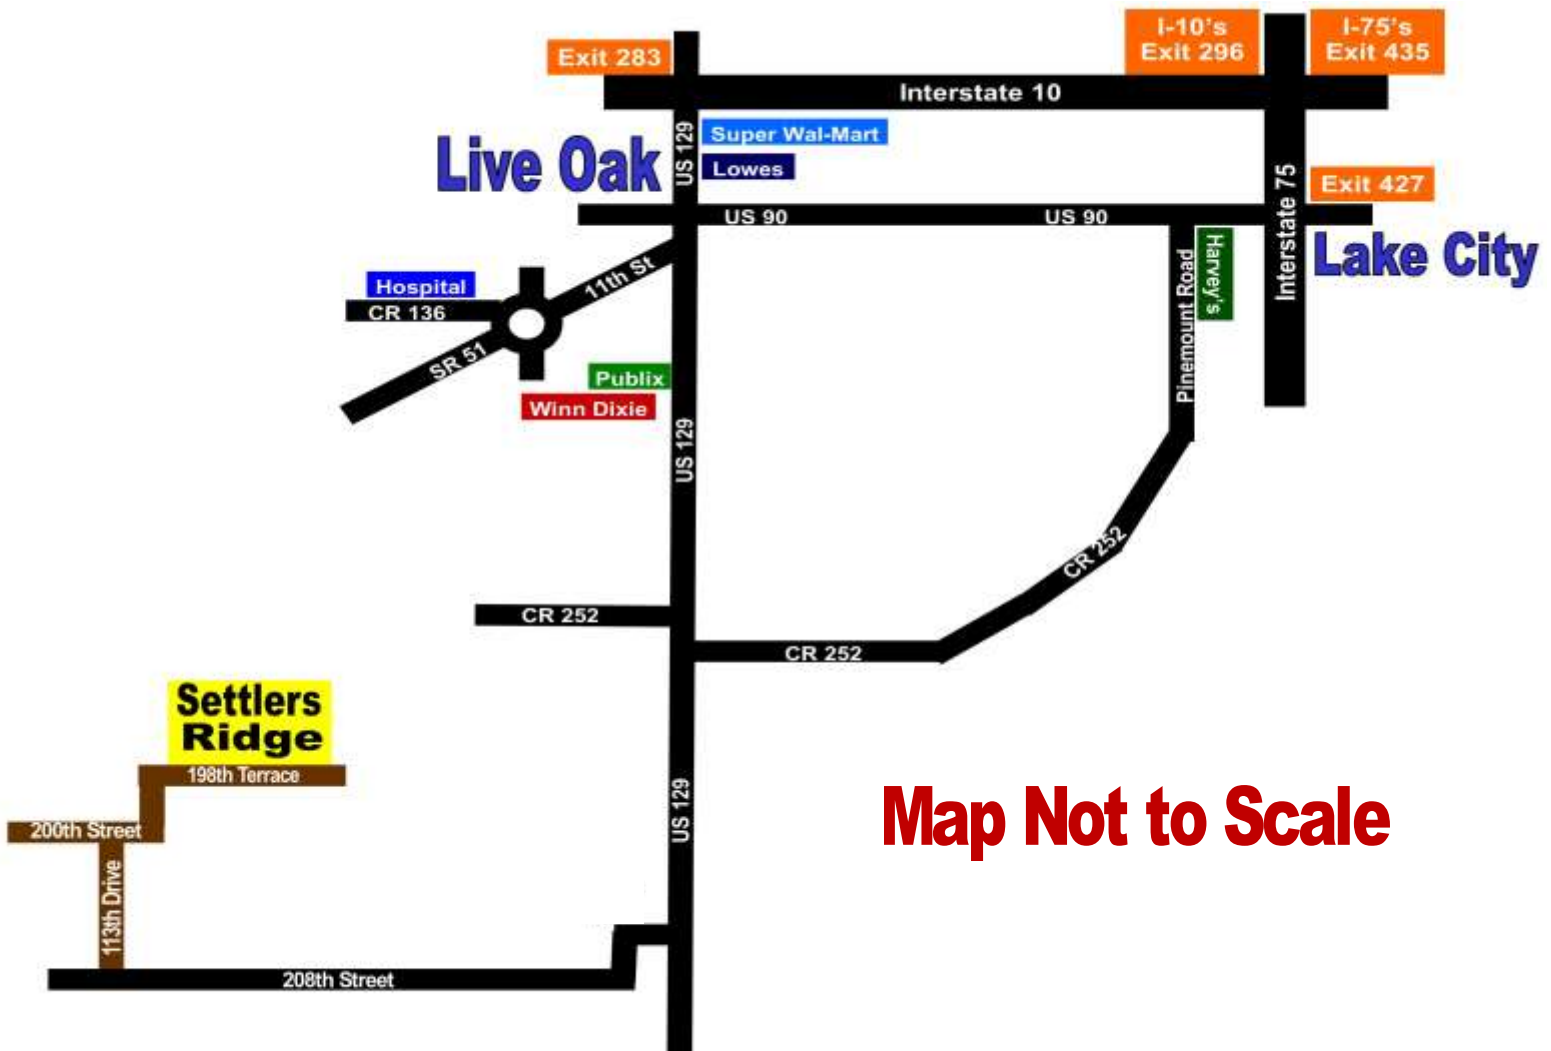

### Settler's Ridge Directions

### Directions to Settlers Ridge

1. Take Interstate 10 to Exit 283 (US 129)
2. Take US 129 South to US 90 in downtown Live Oak. Go 16.3 miles south of US 90 on US 129 to 97th Drive on your RIGHT.
3. Turn RIGHT 208th Street. Continue 2.5 miles on 208th Street to 113th Drive on your RIGHT.
4. Turn RIGHT onto 113th Drive and go 1 mile to 200th Street.
5. Turn RIGHT onto 200th Street which becomes 198th Terrace and go 1.90 miles to Estate 6F on your RIGHT.
6. Use the Settler's Ridge Estate 6F Sales Plat to locate the property.

**Address of a home Across the Street for GPS : 10727 198th Terrace, O'Brien, FL 32071**