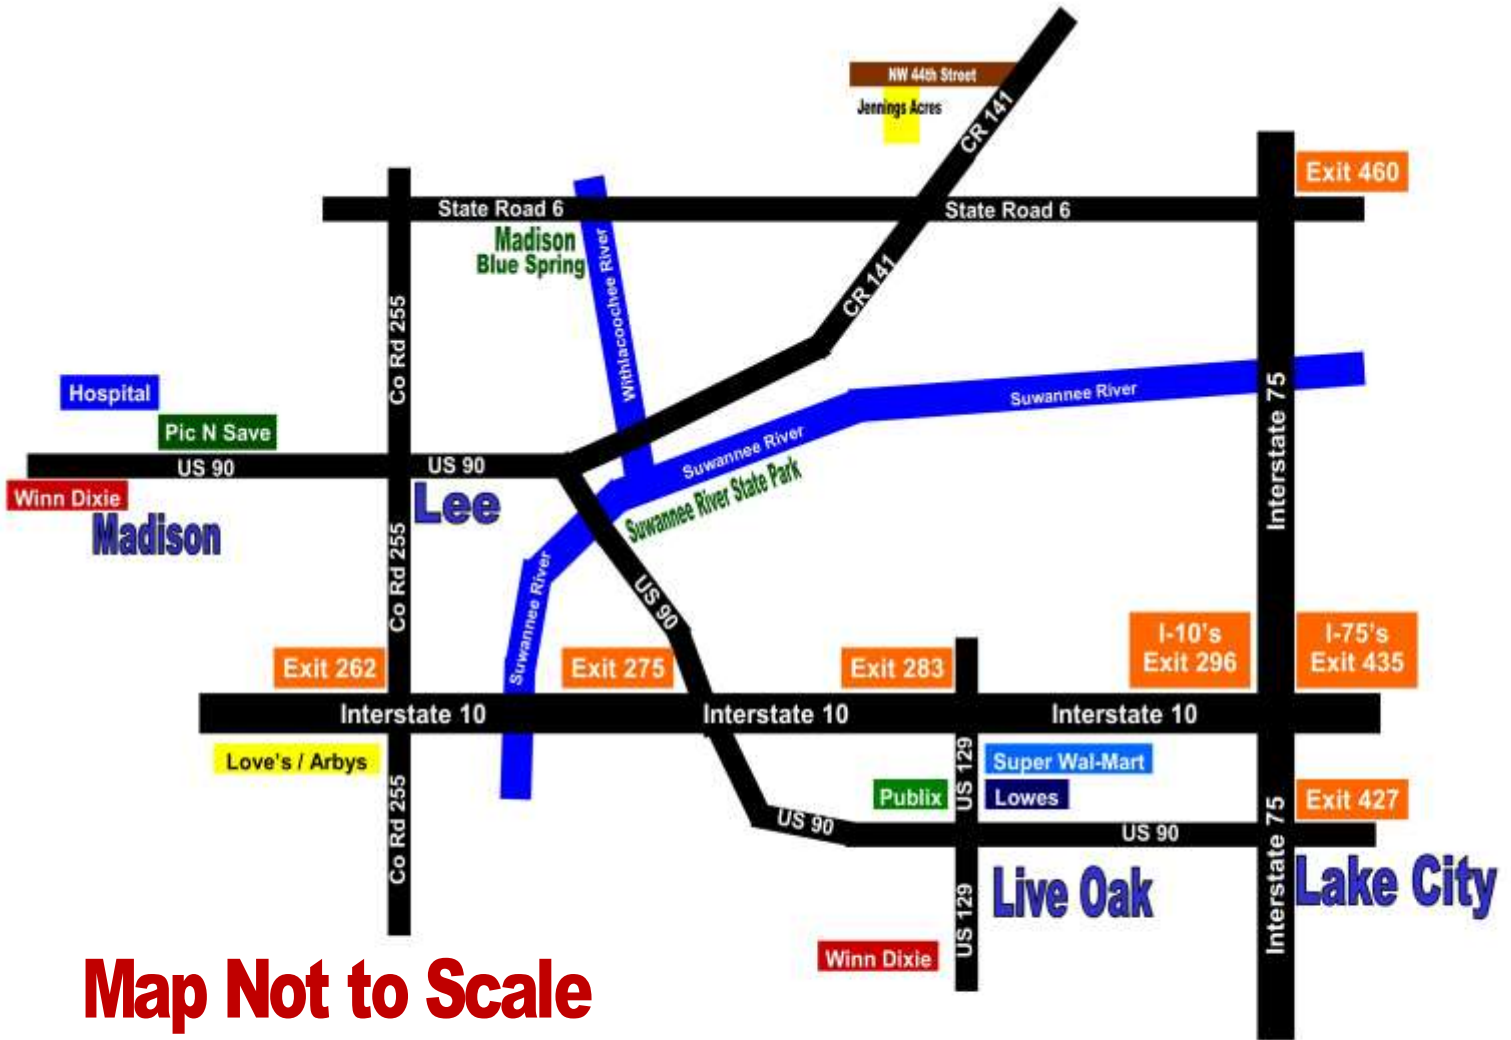

Jennings Acres Directions

Map Not to Scale

Directions to Jennings Acres

1. Take Interstate 75 to State Road 6 at Exit 460
2. Take State Road 6 West for 5.3 miles to County Road 141 (Crossroads Speedway)
3. Turn RIGHT onto County Road 141 and go 2 miles north to NW 44th Street on the LEFT.
4. Turn LEFT onto NW 44th Street and go 6/10 of a mile to Estate 5 on your LEFT.

Address of a Home Next to Estate 5 for GPS: 5763 NW 44th Street, Jennings, FL 32053