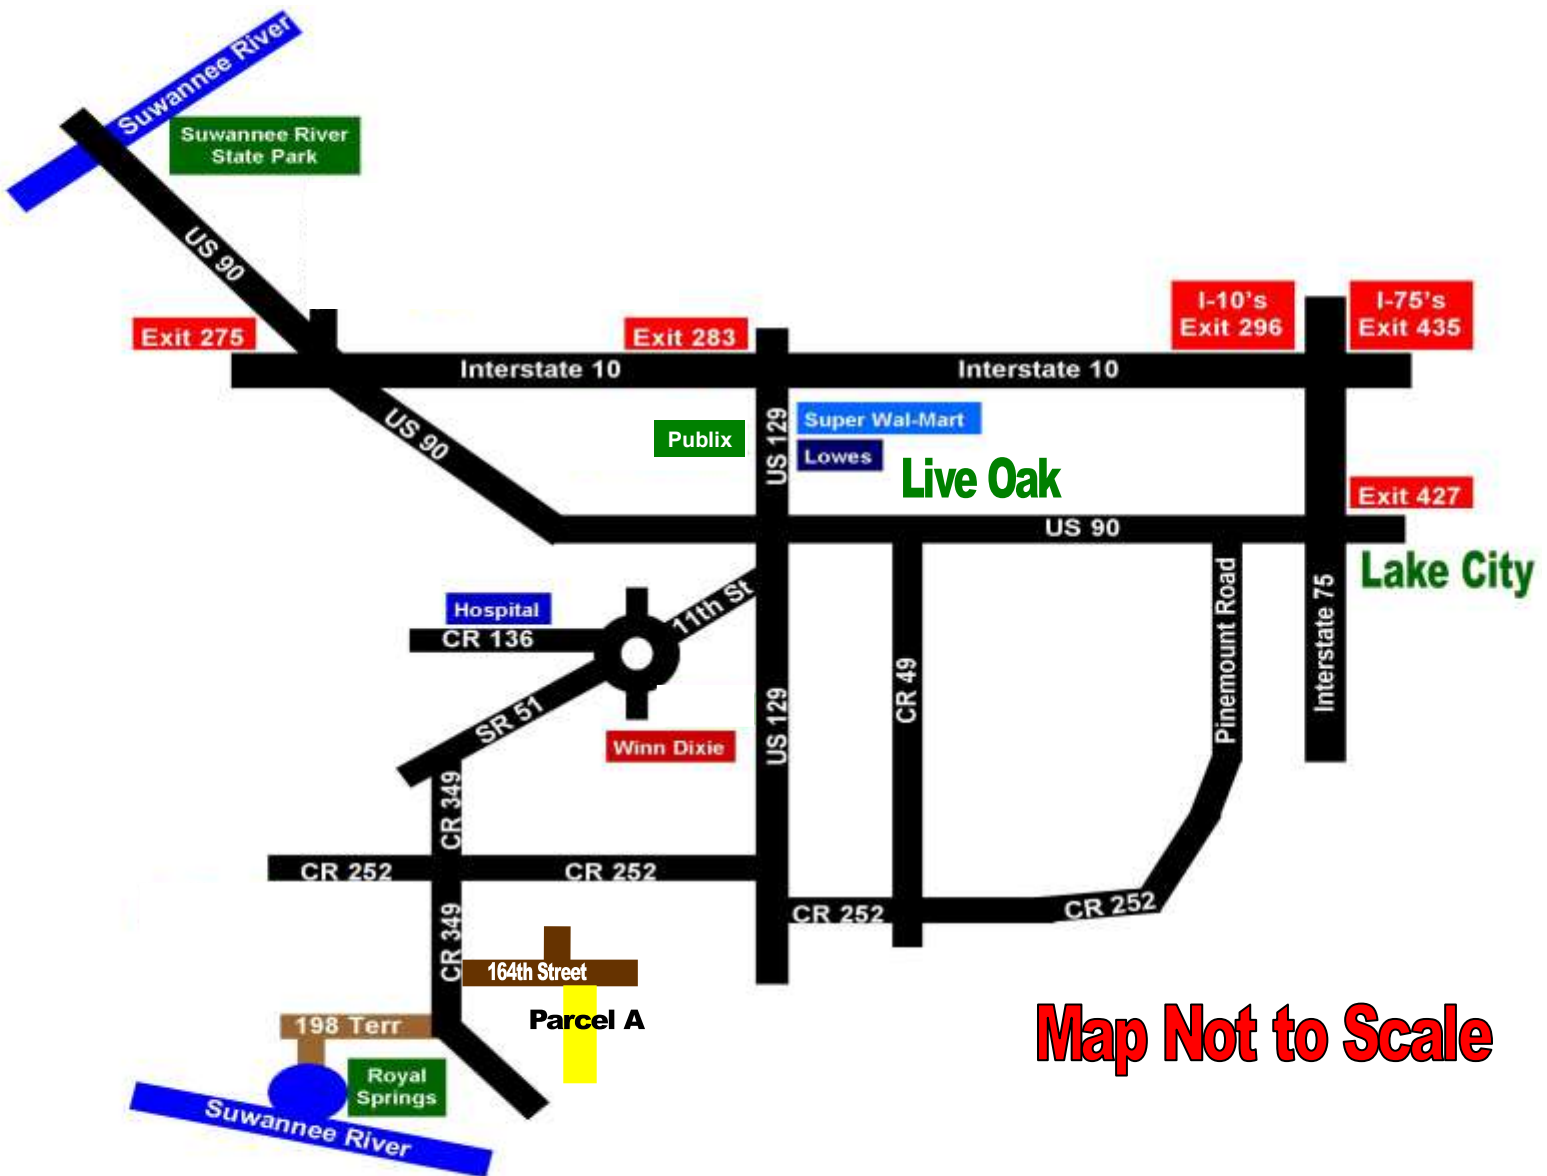

164th Street Directions

Directions to 164th Street - Parcel A

1. Take Interstate 10 to Exit 283 (14 miles West of Interstate 75)
2. Take Exit Ramp to US-129
3. Turn LEFT onto US 129 South (Go approximately 4 miles to 11th St SW / SR 51 on your RIGHT)
4. Go around the traffic circle and continue on SR 51 towards Mayo (Go 5.5 miles to CR 349 on your LEFT)
5. Turn LEFT onto County Road 349 and go 5.2 miles to 164th Street on your LEFT.
6. Turn LEFT onto 164th Street and go 1/2 of a mile to Estate A on your RIGHT.

Address of Home Across the Street for GPS: 16272 149TH Road, McAlpin, FL 32062