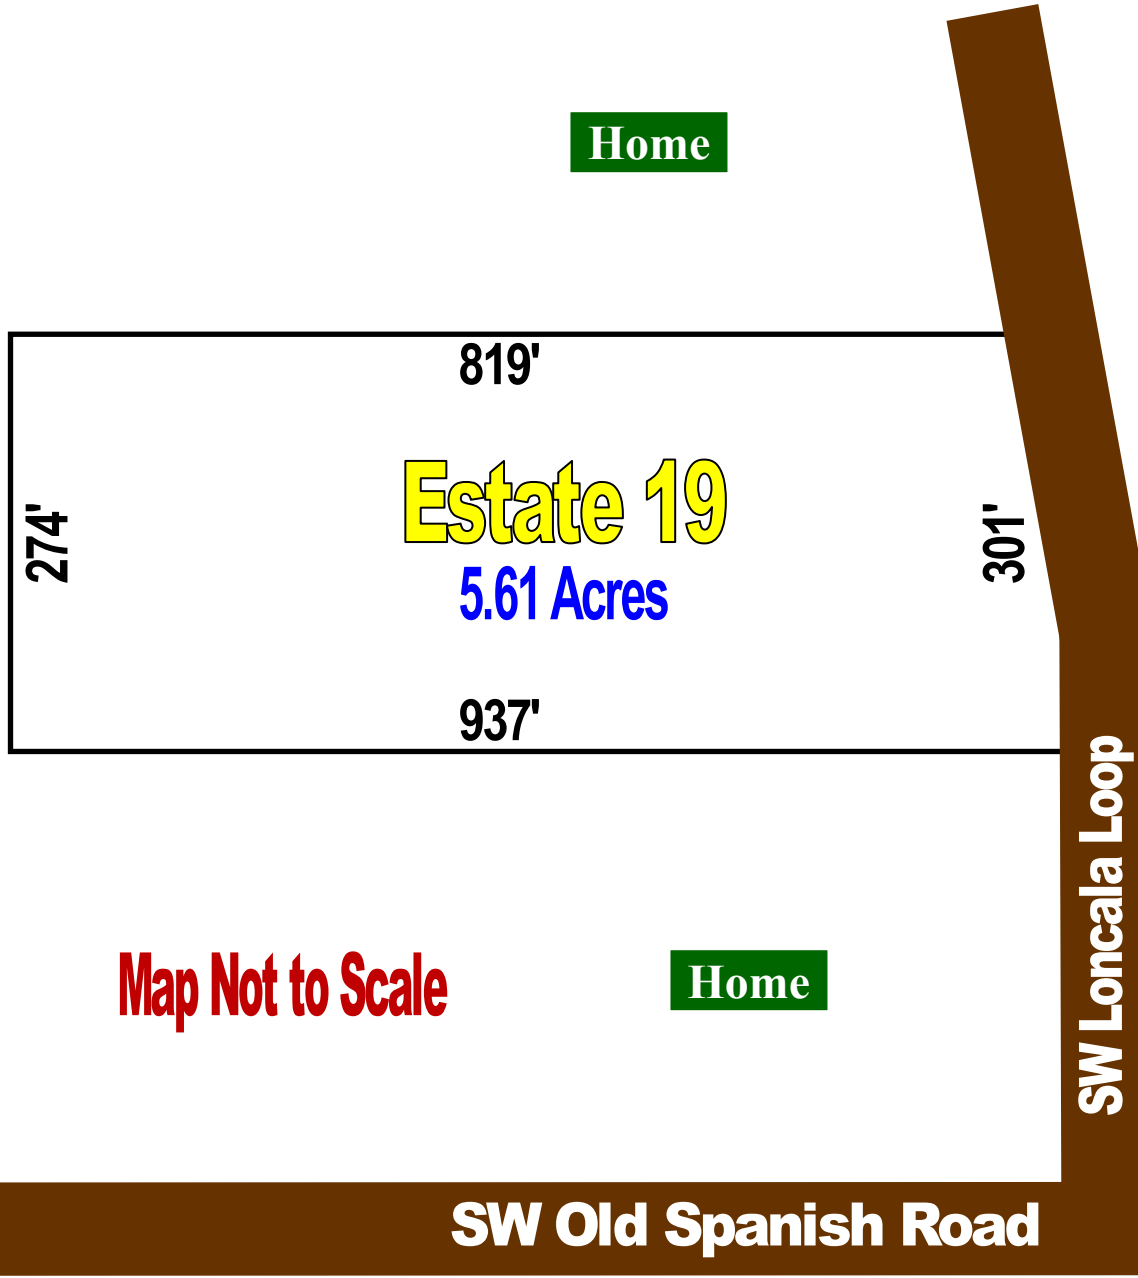

Jim Jean Real Estate

1-800-722-5326

4131 NW 28th Lane, Suite 1, Gainesville, FL 32606 ♦ www.JimJean.com ♦ Cell: 352-339-4487

Ichetucknee Forest Sales Plat

Automatic, Non-Qualifying Seller Financing is available with **NO** Pre-Payment Penalties

Estate	Acreage	Sales Price	Down	Monthly	Rate	Term
19	5.61	$84,995	$16,995	$550	8.50%	25 Years