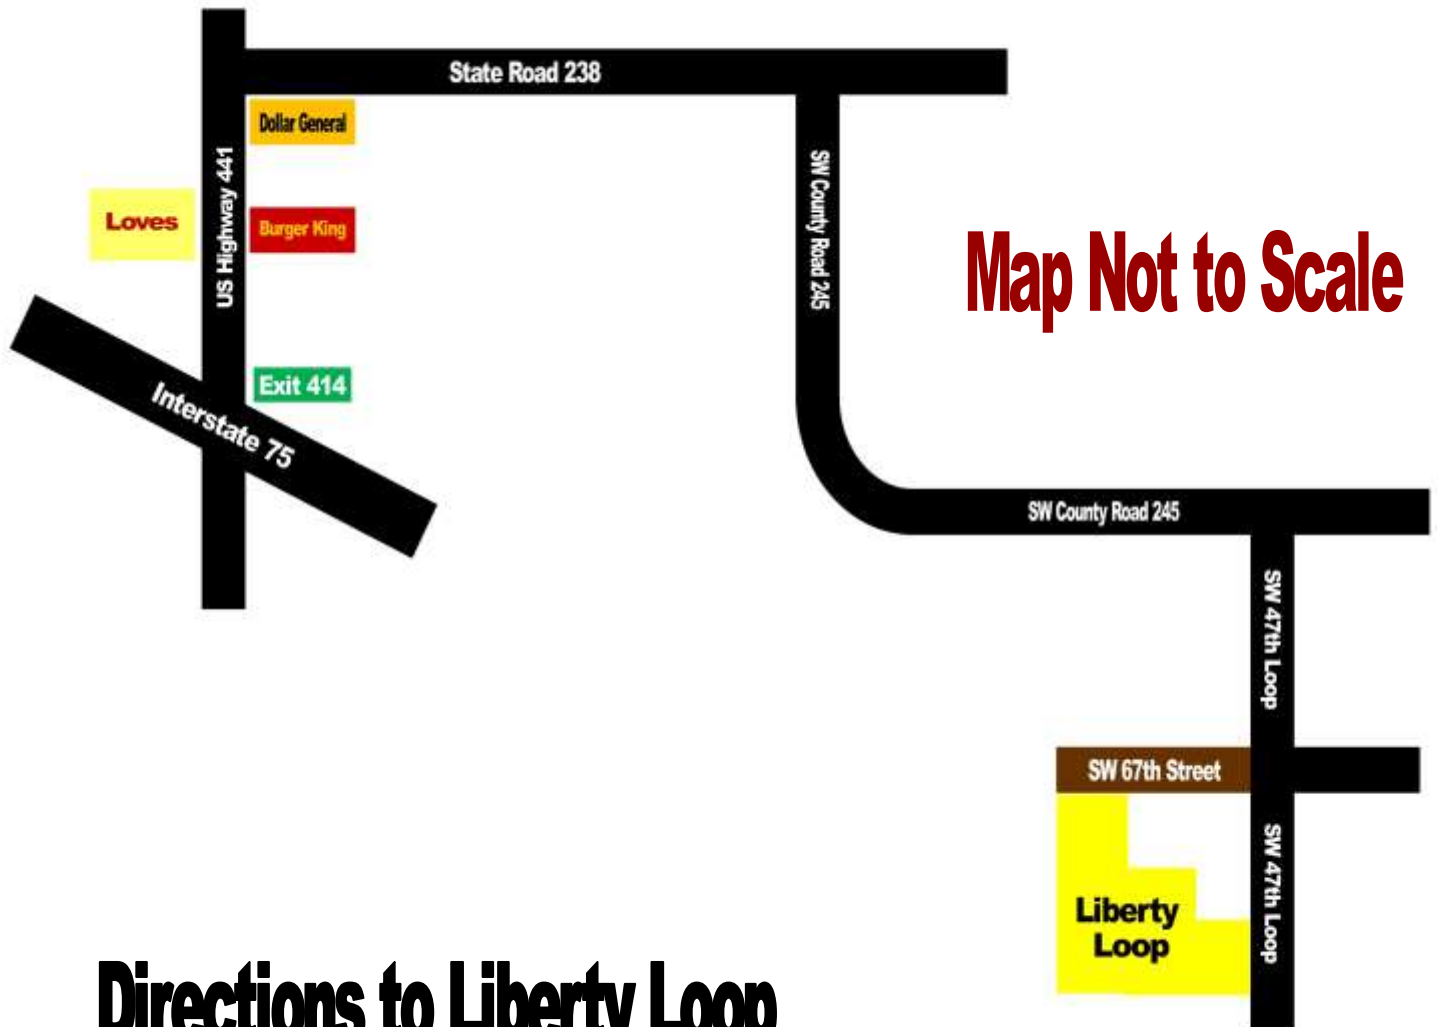

Liberty Loop Directions

Directions to Liberty Loop

1. Take Interstate 75 to Exit 414
2. Turn **RIGHT** onto US Highway 441 (Go 2/10 of a mile to State Road 238 on your **RIGHT**)
3. Turn **RIGHT** onto State Road 238 (Go 2.3 miles to SW County Road 245 on your **RIGHT**)
4. Turn **RIGHT** onto SW County Road 245 (Go 3 miles to SW 47th Loop on your **RIGHT**)
5. Turn **RIGHT** onto SW 47th Loop (Go 5/10 of a mile to the intersection of SW 47th Loop and SW 67th Street)
6. Use the Liberty Loop Sales Plat to locate the properties.

Address of a home next to Parcel B for GPS: 5166 SW 67th Street, Lake Butler, FL 32054

Address of a home next to Parcel C for GPS: 5146 SW 47th Loop, Lake Butler, FL 32054