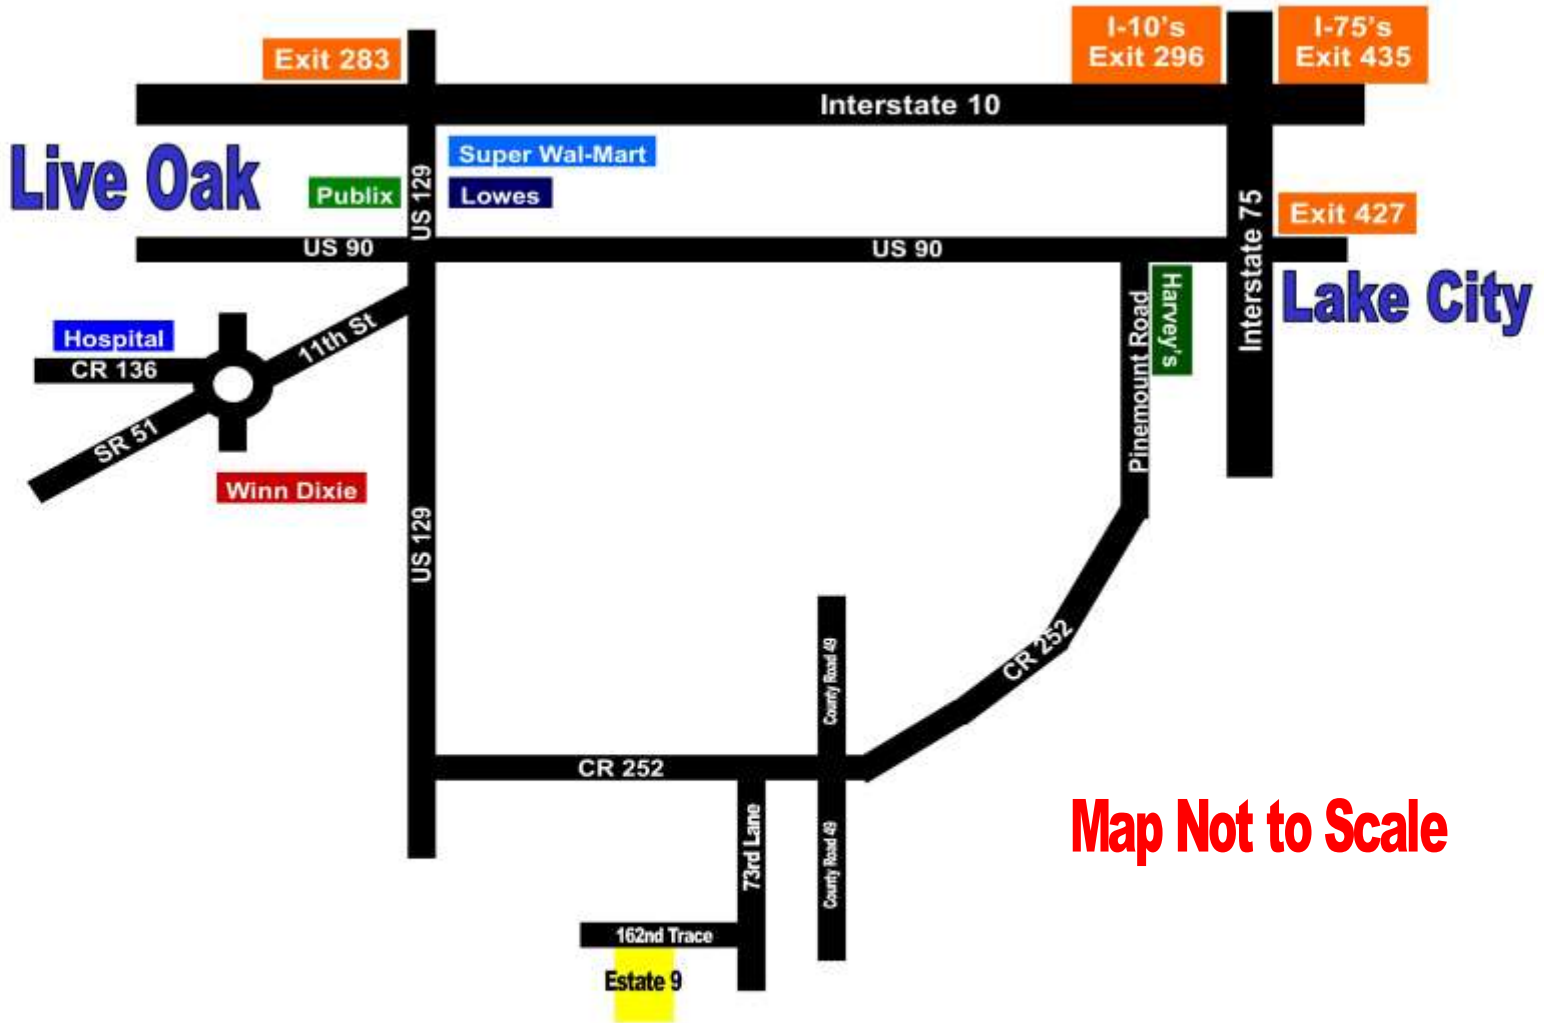

Deer Meadow Directions

Directions to Deer Meadow

1. Take Interstate 75 to Exit 427 (US-90)
2. Take US-90 West (Go 6/10 of a mile to Pine Mount Road on your LEFT)
3. Turn LEFT onto Pine Mount Road / County Road 252 and go 13 miles to 73rd Lane on your LEFT.
4. Turn LEFT onto 73rd Lane and go 5/10 of a mile to 162nd Trace on your RIGHT.
5. Turn RIGHT onto 162nd Trace and go 2/10 of a mile to Estate 9 on your RIGHT.

Address of a Home on Estate 8 for GPS: 7572 162nd Trce, Live Oak, FL 32060