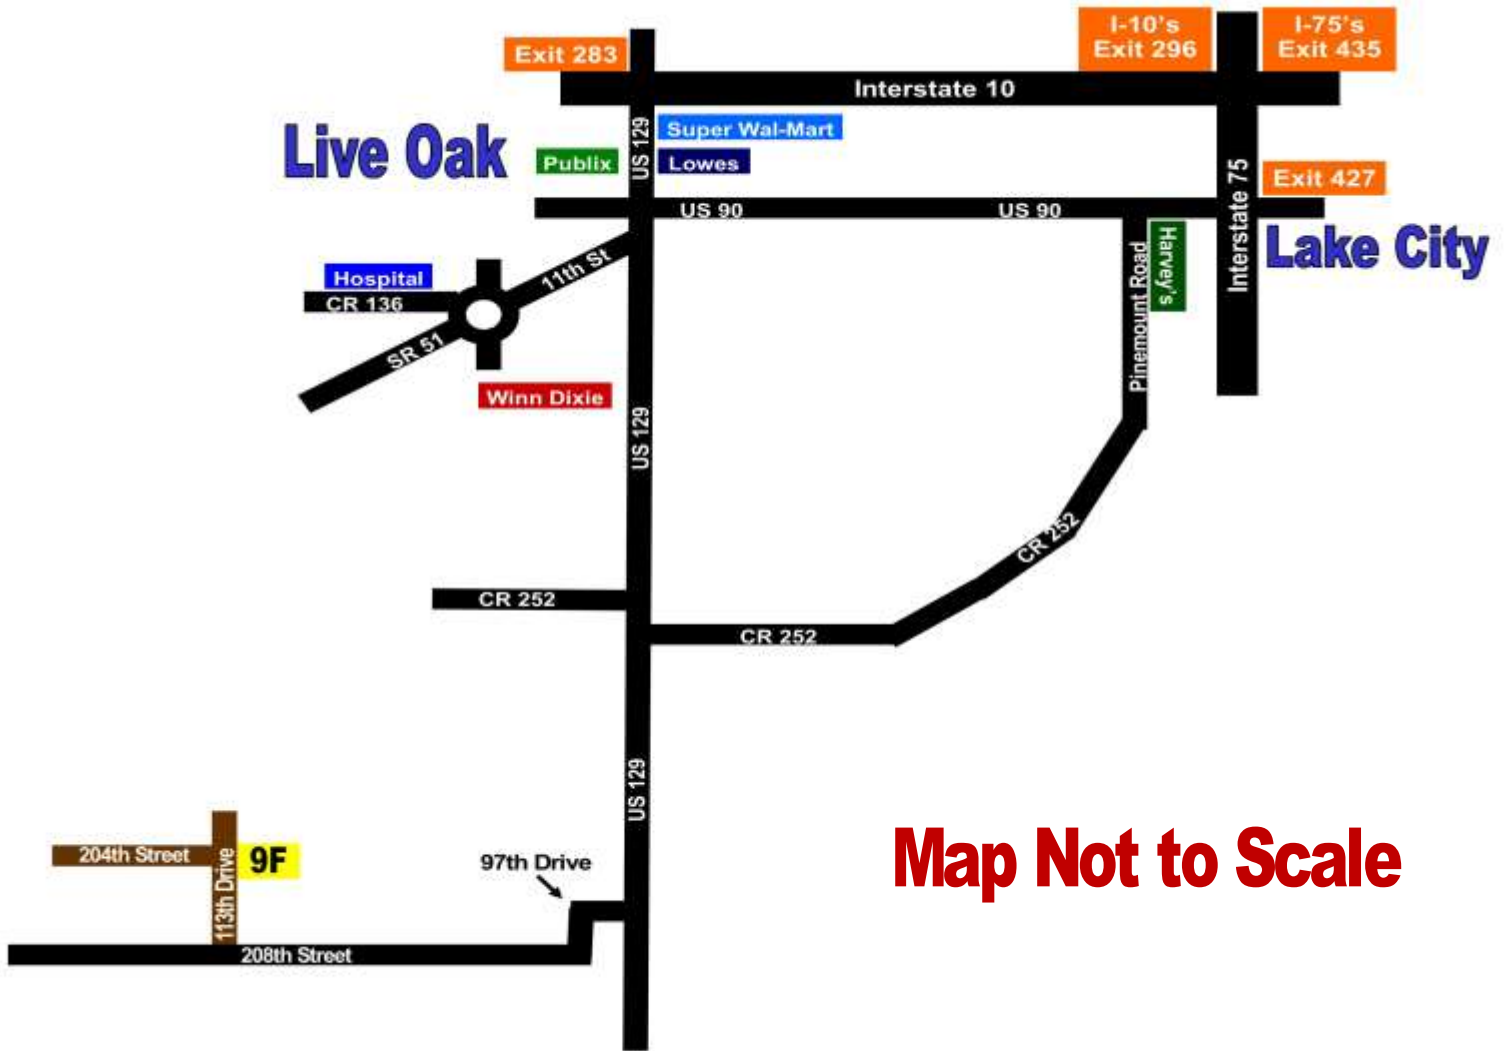

Brannen Farms Directions

Directions to Brannen Farms - Estate 9F

1. Take Interstate 10 to Exit 283 (US 129)
2. Take US 129 South to US 90 in downtown Live Oak. Go 16.3 miles south of US 90 on US 129 to 97th Drive on your RIGHT.
3. Turn RIGHT onto 97th Drive which runs into 208th Street. Continue 2.5 miles on 208th Street to 113th Drive on your RIGHT.
4. Turn RIGHT onto 113th Drive and go 4/10 of a mile to Estate 9F on your RIGHT.

Address for Estate 9F : 20408 113th Drive, O'Brien, FL 32071