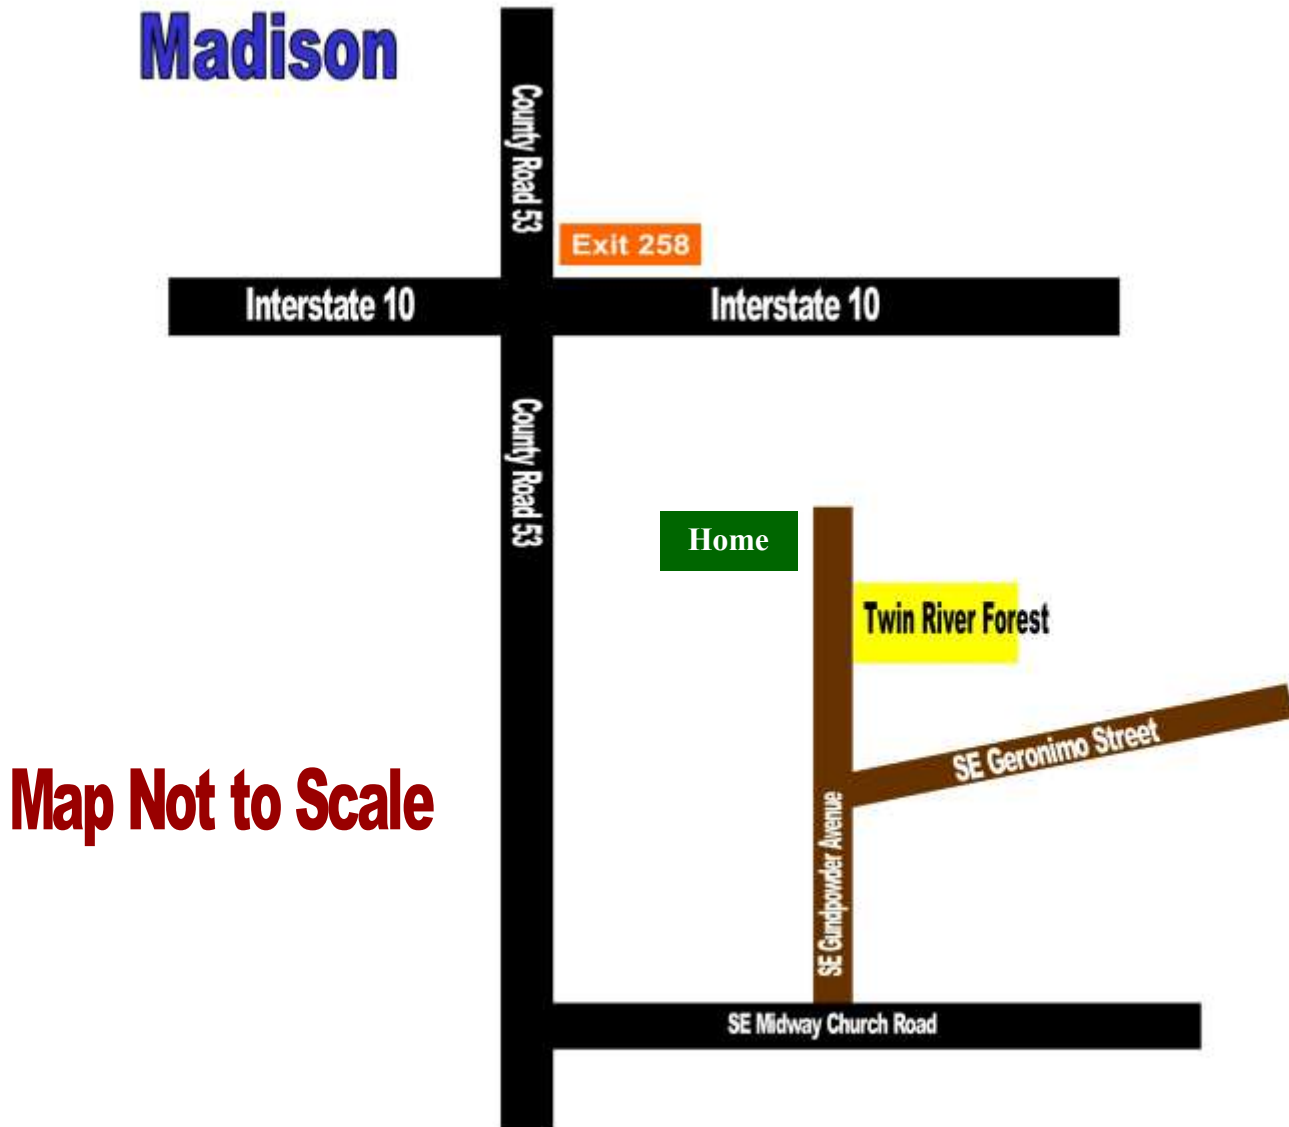

Twin River Forest Directions

Directions to Twin River Forest

1. Take Interstate 10 to Exit 258 (47 miles West of Interstate 75)
2. Take Exit Ramp to County Road 53
3. Take County Road 53 South (Go 3.4 miles to SE Midway Church Road on your LEFT)
4. Turn LEFT onto SE Midway Church Road. (Go 4/10 of a mile to SE Gunpowder Ave. on your LEFT)
5. Turn LEFT onto SE Gunpowder Avenue. (Go 6/10 of a mile to Twin River Forest on your RIGHT)

Address of a home across from Twin River Forest for GPS:

851 SE Gunpowder Avenue, Madison, FL 32340