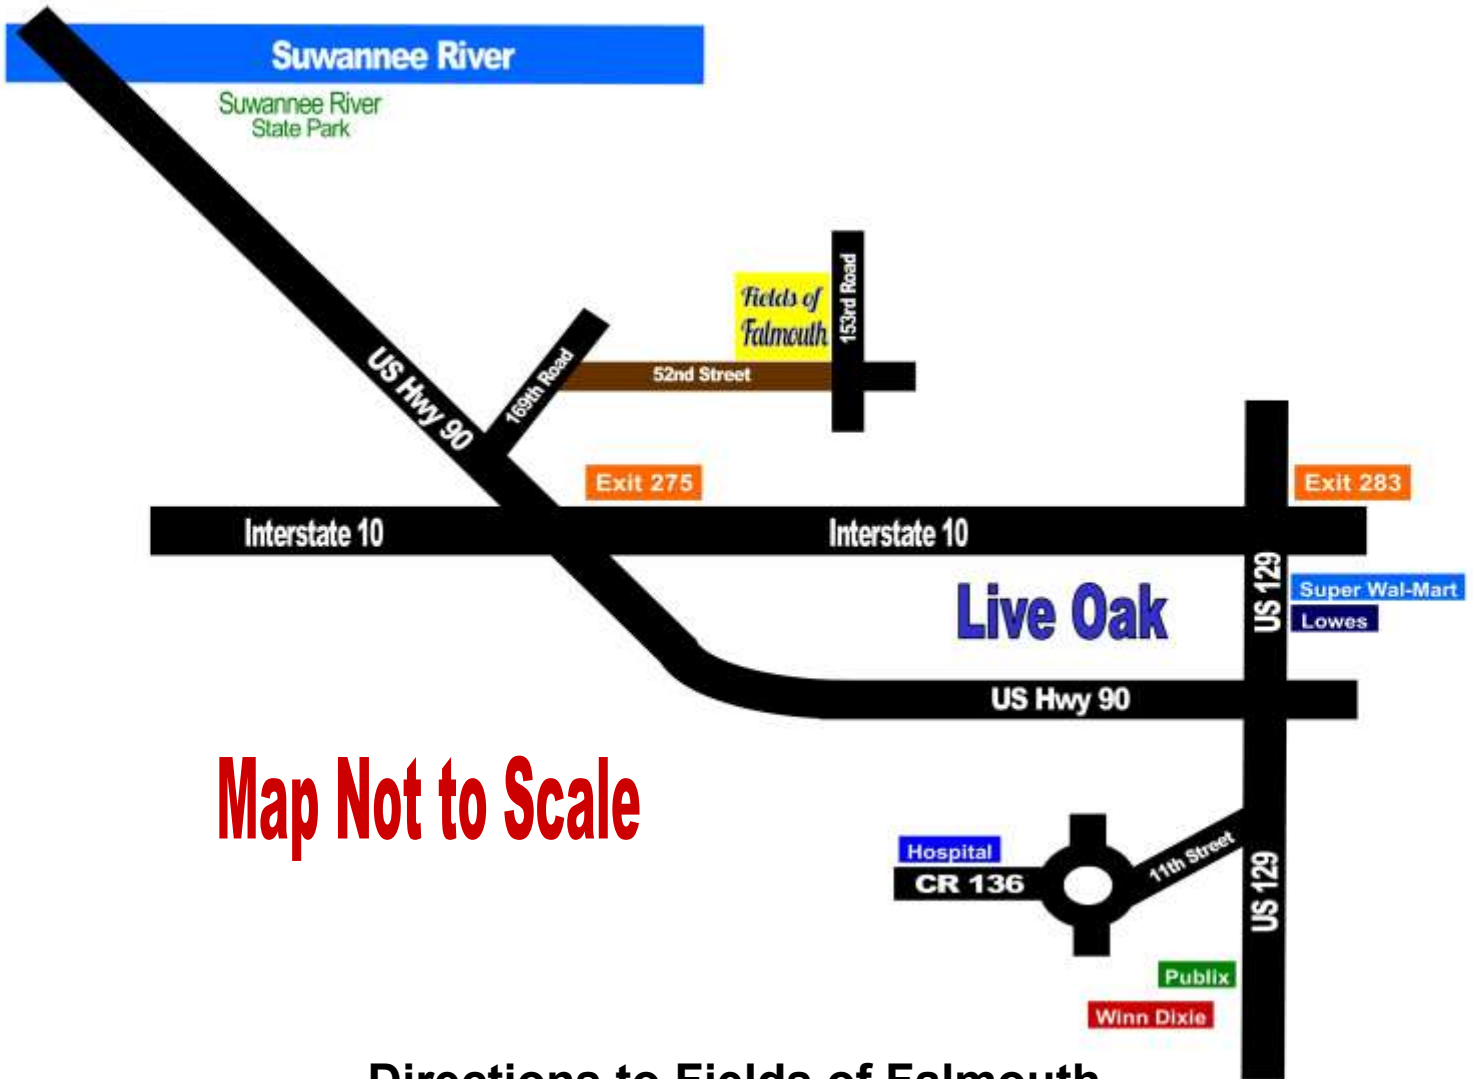

Fields of Falmouth Directions

Directions to Fields of Falmouth

1. Take Interstate 10 West to Exit 275 (22 miles from I-75)
2. Take Exit Ramp to US-90
3. Turn LEFT onto US 90 West (Go one quarter of a mile to 169th Road on your RIGHT)
4. Turn RIGHT onto 169th Road (Go 6/10 of a mile to 52nd Street on your RIGHT)
5. Turn RIGHT onto 52nd Street and go 2 miles to Fields of Falmouth on your LEFT.
6. Fields of Falmouth is on the corner of 52nd Street and 153rd Road.

**Address of Mt. Olive Church of Christ located across the street for GPS:
5084 153rd Road, Live Oak, FL 32060**