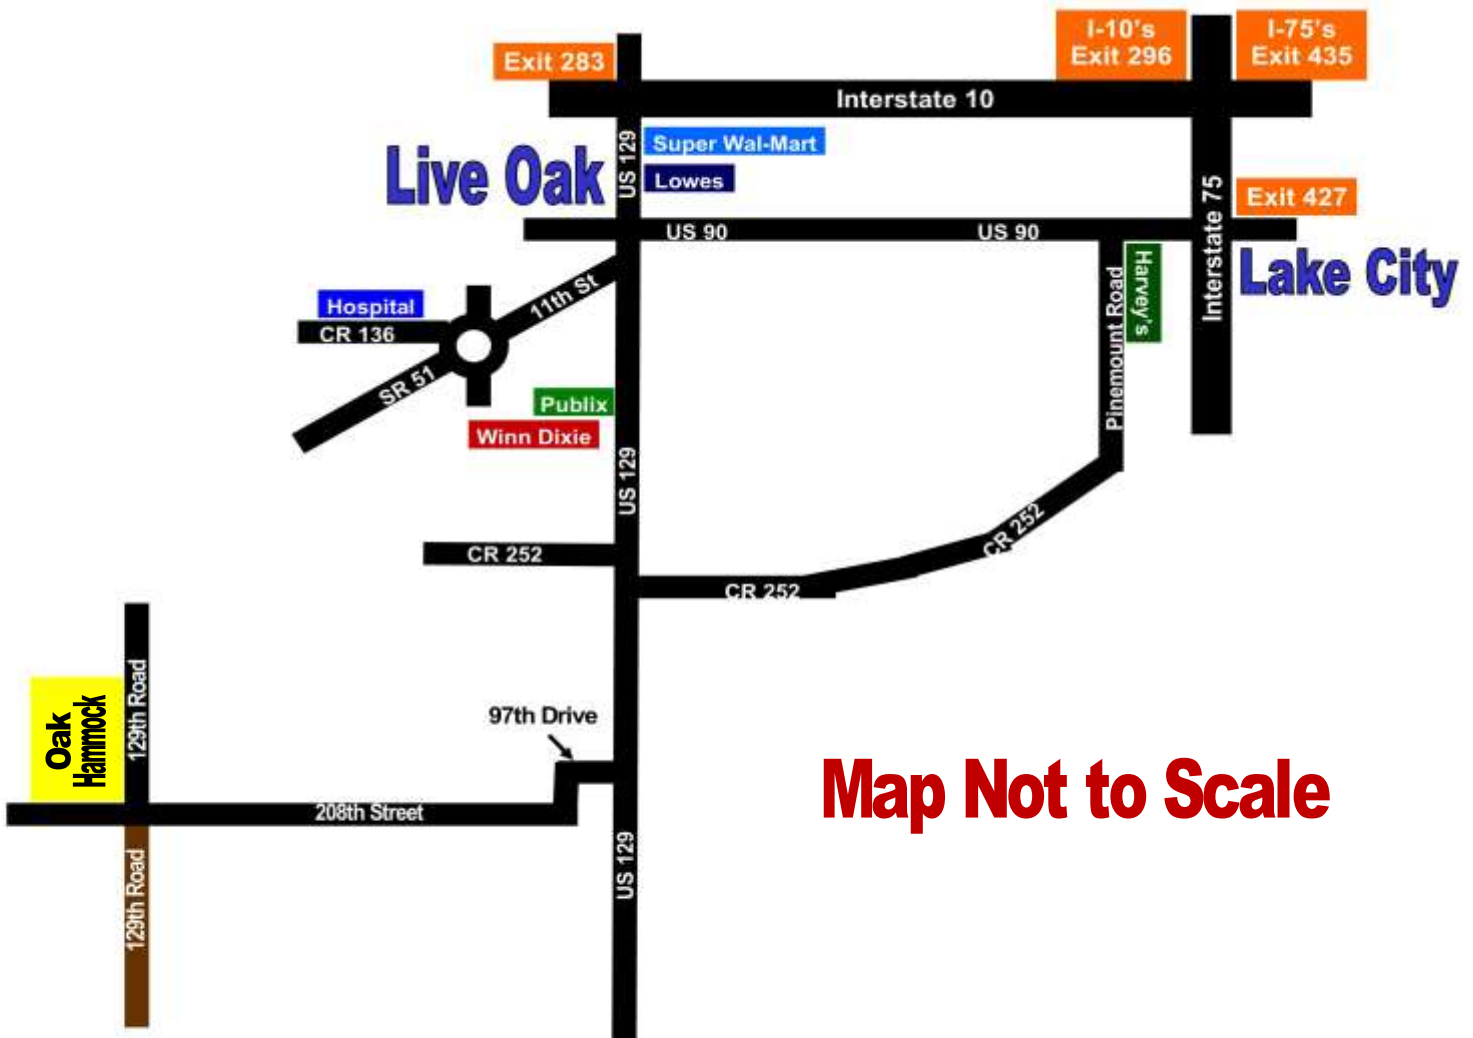

## Directions to Oak Hammock

**Map Not to Scale**

### Directions to Oak Hammock

1. Take Interstate 10 to Exit 283 (US 129)
2. Take US 129 South to US 90 in downtown Live Oak. Go 16.3 miles south of US 90 on US 129 to 97th Drive on your RIGHT.
3. Turn RIGHT onto 97th Drive which runs into 208th Street. Continue 4.5 miles on 208th Street to 129th Road Drive on your RIGHT.
4. **Oak Hammock** is located on the corner of 208th Street and 129th Road.

**Address of a house next door for GPS : 12993 208th Street, O'Brien, FL 32071**