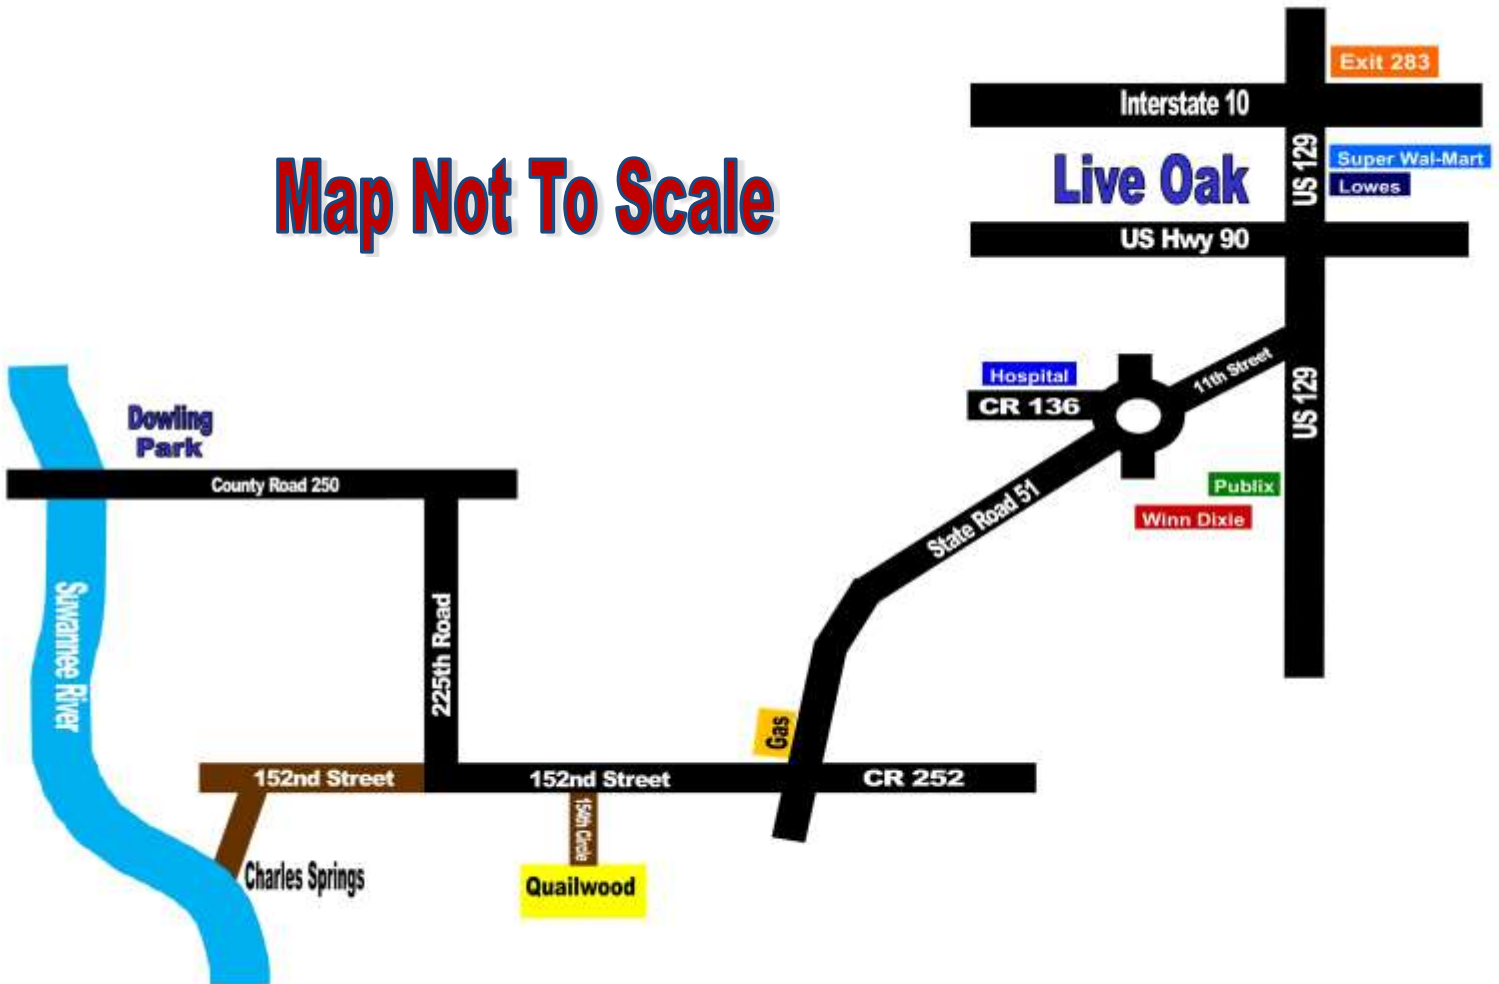

## Quailwood Directions

# Map Not To Scale

## Directions to Quailwood - Lot 44

1. Take Interstate 10 to Exit 283 (14 miles West of Interstate 75)
2. Take Exit Ramp to US-129
3. Take US 129 South into Live Oak (Go approximately 4 miles to 11th St SW / SR 51 on your RIGHT)
4. Go around the traffic circle and continue on SR 51 towards Mayo (Go 13 miles to 152nd Street on your RIGHT - Gas Station on the corner)
5. Turn RIGHT onto 152nd Street and go 3 miles to 154th Circle on your LEFT.
6. Turn LEFT onto 154th Circle and go 2/10 of a mile to 152nd Trail on your LEFT.
7. Turn LEFT onto 152nd Trail and go 1/10 of a mile to Lot 44 on your RIGHT.

**Address of a home across the street for GPS: 21511 152nd Trail, Live Oak, FL 32060**